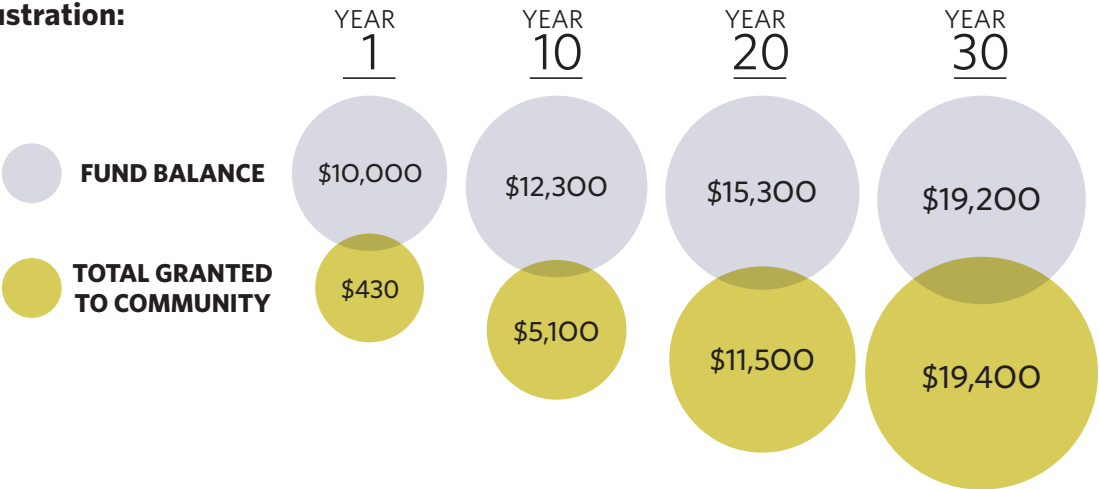

THE POWER OF ENDOWMENT

BECAUSE AN ENDOWMENT FUND LASTS FOREVER, A GIFT TO YOUR COMMUNITY FOUNDATION IS A POWERFUL CHOICE FOR SUPPORTING YOUR HOMETOWN OVER THE LONG TERM.

Consider this: if you make a one-time $10,000 gift to a charitable organization, it will be spent on immediate needs. If you make a gift of $10,000 to an endowment at a community foundation (of course, you can make a gift of any size!) its impact will snowball over time.

Here's an illustration: